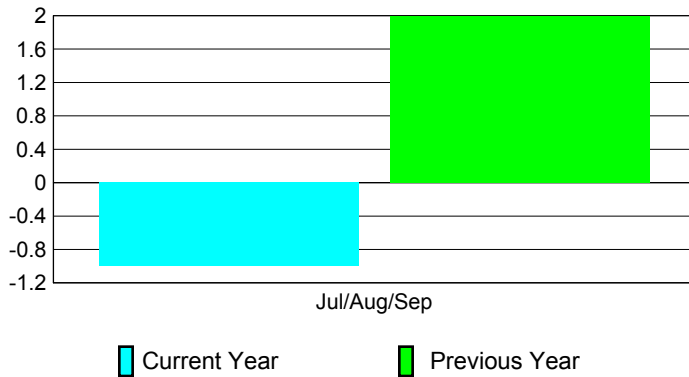

2010-2011 GMT Reports for District (or Undistricted) **District 324E4**

GMT: Adv K G RAMA KRISHNA MUR

Location: INDIA

GMT CA: 6

CLUBS

Club Results
2010-2011

Clubs
2009-2010

Month	New Club Goal	Actual New Clubs	Actual Dropped Clubs	Gain/Loss of Clubs	Gain/Loss of Clubs
Jul/Aug/Sep	2	1	-2	-1	2
Totals	2	1	-2	-1	2

Club Results 2010-2011

Goal, New, Dropped, Gain/Loss

Comparison of Club Gain/Loss

Current Year Compared to the Previous Year

YTD Status Quo Clubs 2010-2011

Status Quo Clubs Compared to Status Quo Members

MEMBERSHIP

Membership Results
2010-2011

Membership
2009-2010

Month	Net Memb Goal	Actual New Memb	Actual Dropped Memb	Gain/Loss of Memb	Gain/Loss of Memb
Jul/Aug/Sep	40	130	-32	98	77
Totals	40	130	-32	98	77

Membership Results 2010-2011

Goal, New, Dropped, Gain/Loss

Comparison of Membership Gain/Loss

Current Year Compared to the Previous Year

Gender Comparison 2010-2011

Jul/Aug/Sep

Male Female