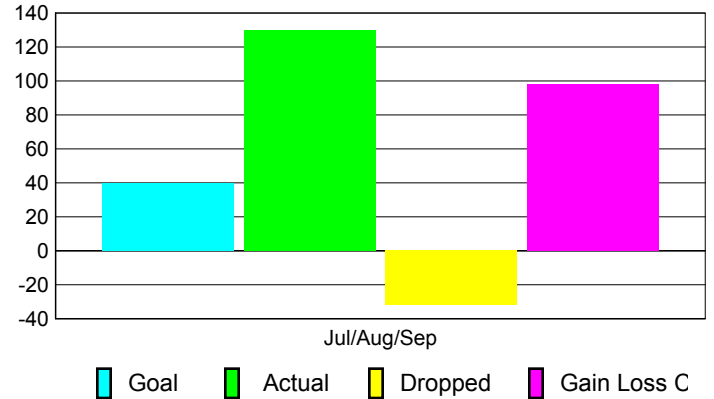

### YTD Status Quo Clubs 2010-2011

Status Quo Clubs Compared to Status Quo Members

## MEMBERSHIP

Membership Results  
2010-2011

Membership  
2009-2010

Month	Net Memb Goal	Actual New Memb	Actual Dropped Memb	Gain/Loss of Memb	Gain/Loss of Memb
Jul/Aug/Sep	40	130	-32	98	77
<b>Totals</b>	<b>40</b>	<b>130</b>	<b>-32</b>	<b>98</b>	<b>77</b>

### Membership Results 2010-2011

Goal, New, Dropped, Gain/Loss

### Comparison of Membership Gain/Loss

Current Year Compared to the Previous Year