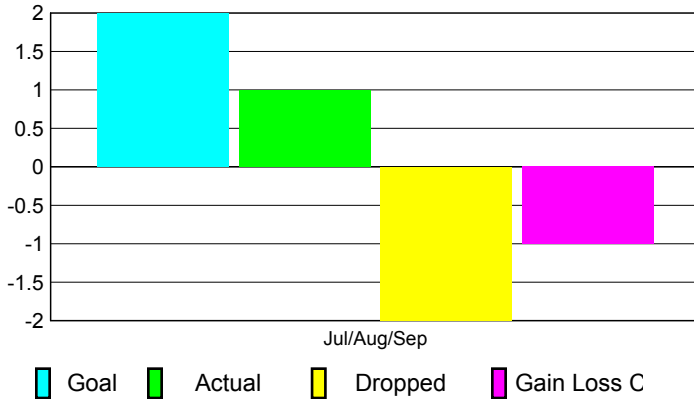

## CLUBS

Club Results  
2010-2011

Clubs  
2009-2010

Month	New Club Goal	Actual New Clubs	Actual Dropped Clubs	Gain/Loss of Clubs	Gain/Loss of Clubs
Jul/Aug/Sep	2	1	-2	-1	2
<b>Totals</b>	<b>2</b>	<b>1</b>	<b>-2</b>	<b>-1</b>	<b>2</b>

### Club Results 2010-2011

Goal, New, Dropped, Gain/Loss

### Comparison of Club Gain/Loss

Current Year Compared to the Previous Year